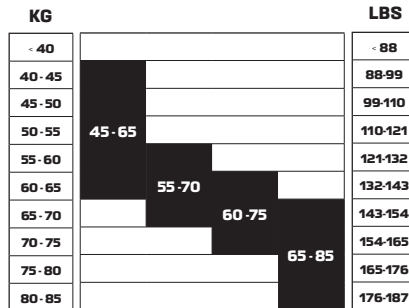

SIZES	170	177	182	187	192
					X stiff

SIZES	178	180	188			196			201			206			
			SOFT	MED	HARD	SOFT	MED	HARD	SOFT	MED	HARD	SOFT	MED	HARD	x-HARD

SKIN	170	177	182	187	192
UNIVERSAL	●	●	●	●	●
BLUE		●	●	●	●
RED		●	●	●	●
ZERO					

	●	●	●	●	●	●	●	●	●	●	●	●	●	●	●
	●	●	●	●	●	●	●	●	●	●	●	●	●	●	●
	●	●	●	●	●	●	●	●	●	●	●	●	●	●	●
	●	●	●	●	●	●	●	●	●	●	●	●	●	●	●
	●	●	●	●	●	●	●	●	●	●	●	●	●	●	●

PERF/TRAINING SKATE

Models: RSB & RS7

SIZES	174	179	186	191
		X stiff		X stiff

Model: R6 COMBI

SIZES	180	188	196	201
-------	-----	-----	-----	-----

Model: RC8 • eSKIN & RC7 • eSKIN & RCX • eSKIN

SIZES	174	182	190	198	206
					X stiff

Model: RC 7 CLASSIC

SIZES	188	196	201	206
-------	-----	-----	-----	-----

LEISURE

Model: ESCAPE 48 eSKIN

SIZES	180	188	196	201	206
KG					
- 40					
40 - 45	40 - 55				
45 - 50					
50 - 55		50 - 65			
55 - 60					
60 - 65			60 - 75		
65 - 70					
70 - 75				70 - 85	
75 - 80					
80 - 85					
85 - 90					80 - 95
90 - 95					
95 - 120					90 - 120