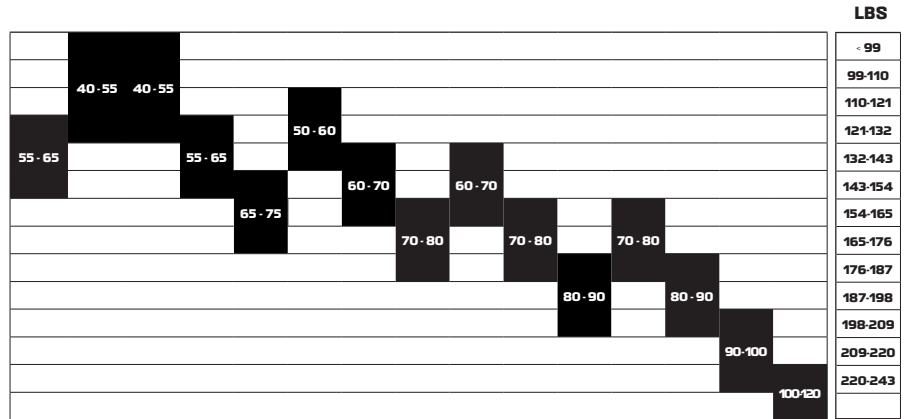

BODY WEIGHT CHARTS

RACING & PERF/TRAINING SKATE

Models: S/LAB SKATE & S/RACE SKATE & S/MAX SKATE & RS10

RACING & PERF/TRAINING CLASSIC & ESKIN

Models: S/LAB CLASSIC* & S/LAB eSKIN* & S/RACE eSKIN* & S/MAX eSKIN* & S/MAX CLASSIC* & RC10 eSKIN* & RC9 eSKIN* & RC8 eSKIN* & RC7 eSKIN* & RC7 CLASSIC* & CX eSKIN*
*Recatégorisable

SIZES	170	177	182	187	192
					X stiff

SIZES	178	180	188			196			201			206			
			SOFT	MED	HARD	SOFT	MED	HARD	SOFT	MED	HARD	SOFT	MED	HARD	x-HARD

SKIN	170	177	182	187	192
UNIVERSAL	●	●	●	●	●
BLUE		●	●	●	●
RED		●	●	●	●
ZERO					

	●	●	●	●	●	●	●	●	●	●	●	●	●	●	●
	●	●	●	●	●	●	●	●	●	●	●	●	●	●	●
	●	●	●	●	●	●	●	●	●	●	●	●	●	●	●
	●	●	●	●	●	●	●	●	●	●	●	●	●	●	●
	●	●	●	●	●	●	●	●	●	●	●	●	●	●	●