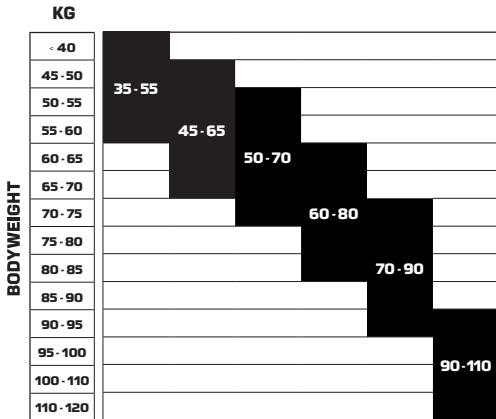

BODY WEIGHT CHARTS

RACING & PERF/TRAINING SKATE

Models: S/LAB SKATE & S/RACE SKATE & S/MAX SKATE & RS10

RACING & PERF/TRAINING CLASSIC & ESKIN

Models: S/LAB CLASSIC* & S/LAB eSKIN* & S/RACE eSKIN* & S/MAX eSKIN* & S/MAX CLASSIC* & RC10 eSKIN* & RC9 eSKIN* & RC8 eSKIN* & RC7 eSKIN* & RC7 CLASSIC* & CX eSKIN*
*Recatégorisable

SIZES	170	177	182	187	192
					X stiff

SIZES	178	180	188			196			201			206			
			SOFT	MED	HARD	SOFT	MED	HARD	SOFT	MED	HARD	SOFT	MED	HARD	x-HARD

SKIN	170	177	182	187	192
UNIVERSAL	●	●	●	●	●
BLUE		●	●	●	●
RED		●	●	●	●
ZERO					

	●	●	●	●	●	●	●	●	●	●	●	●	●	●	●
	●	●	●	●	●	●	●	●	●	●	●	●	●	●	●
	●	●	●	●	●	●	●	●	●	●	●	●	●	●	●
	●	●	●	●	●	●	●	●	●	●	●	●	●	●	●
	●	●	●	●	●	●	●	●	●	●	●	●	●	●	●