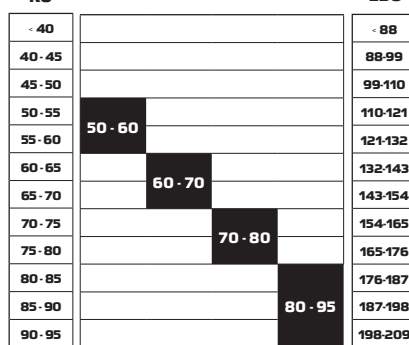

	●	●	●	●	●	●	●	●	●	●	●	●	●	●	●
	●	●	●	●	●	●	●	●	●	●	●	●	●	●	●
	●	●	●	●	●	●	●	●	●	●	●	●	●	●	●
	●	●	●	●	●	●	●	●	●	●	●	●	●	●	●
	●	●	●	●	●	●	●	●	●	●	●	●	●	●	●

PERF/TRAINING SKATE

Models: RSB & RS7

SIZES	174	179	186	191
		X stiff		X stiff

Model: R6 COMBI

SIZES	180	188	196	201
-------	-----	-----	-----	-----

Model: RC8 • eSKIN & RC7 • eSKIN & RCX • eSKIN

SIZES	174	182	190	198	206
					X stiff

Model: RC 7 CLASSIC

SIZES	188	196	201	206
-------	-----	-----	-----	-----

LEISURE

Model: ESCAPE 48 eSKIN

SIZES	180	188	196	201	206
KG					
- 40					
40 - 45	40 - 55				
45 - 50					
50 - 55		50 - 65			
55 - 60					
60 - 65			60 - 75		
65 - 70					
70 - 75				70 - 85	
75 - 80					
80 - 85					
85 - 90					80 - 95
90 - 95					
95 - 120					90 - 120

Models: ESCAPE SNOW 47 eSKIN & ESCAPE SNOW 59

	S	M	L	XL	XXL	
	165/163 cm	165/173 cm	170/183 cm	175/193 cm	185/193 cm	LBS
- 88						
88-99						
99-110						
110-121						
121-132						
132-143						
143-154						
154-165						
165-176						
176-187						
187-198						
198-209						
209-265						