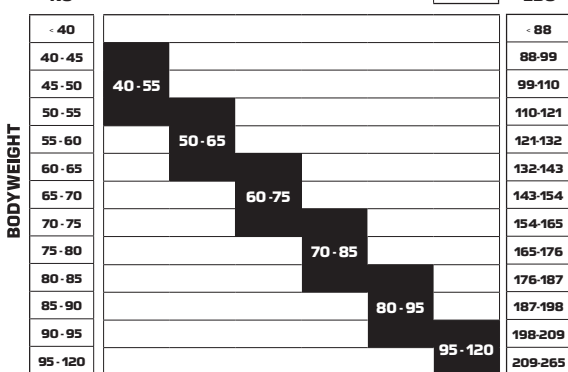

SIZES	170	177	182	187	192
					X stiff

SIZES	178	180	188			196			201			206			
			SOFT	MED	HARD	SOFT	MED	HARD	SOFT	MED	HARD	SOFT	MED	HARD	x-HARD

SKIN	170	177	182	187	192
UNIVERSAL	●	●	●	●	●
BLUE		●	●	●	●
RED		●	●	●	●
ZERO					

	●	●	●	●	●	●	●	●	●	●	●	●	●	●	●
	●	●	●	●	●	●	●	●	●	●	●	●	●	●	●
	●	●	●	●	●	●	●	●	●	●	●	●	●	●	●
	●	●	●	●	●	●	●	●	●	●	●	●	●	●	●
	●	●	●	●	●	●	●	●	●	●	●	●	●	●	●

PERF/TRAINING SKATE

Models: RSB & RS7

SIZES	174	179	186	191
		X stiff		X stiff

Model: R6 COMBI

SIZES	180	188	196	201
-------	-----	-----	-----	-----

Model: RC8 • eSKIN & RC7 • eSKIN & RCX • eSKIN

SIZES	174	182	190	198	206
					X stiff

Model: RC 7 CLASSIC

SIZES	188	196	201	206
-------	-----	-----	-----	-----

LEISURE

Model: ESCAPE 48 eSKIN

SIZES	180	188	196	201	206
KG					
- 40					
40 - 45	40 - 55				
45 - 50					
50 - 55		50 - 65			
55 - 60					
60 - 65			60 - 75		
65 - 70					
70 - 75				70 - 85	
75 - 80					
80 - 85					
85 - 90					80 - 95
90 - 95					
95 - 120					90 - 120