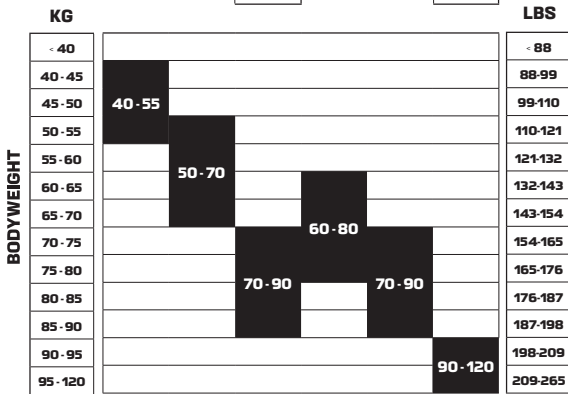

BODY WEIGHT CHARTS

RACING & PERF/TRAINING SKATE

Models: S/LAB SKATE & S/RACE SKATE & S/MAX SKATE & RS10

RACING & PERF/TRAINING CLASSIC & ESKIN

Models: S/LAB CLASSIC* & S/LAB eSKIN* & S/RACE eSKIN* & S/MAX eSKIN* & S/MAX CLASSIC* & RC10 eSKIN* & RC9 eSKIN* & RC8 eSKIN* & RC7 eSKIN* & RC7 CLASSIC* & CX eSKIN*
*Recatégorisable

SIZES	170	177	182	187	192
					X stiff

SIZES	178	180	188			196			201			206			
			SOFT	MED	HARD	SOFT	MED	HARD	SOFT	MED	HARD	SOFT	MED	HARD	x-HARD

SKIN	170	177	182	187	192
UNIVERSAL	●	●	●	●	●
BLUE		●	●	●	●
RED		●	●	●	●
ZERO					

	●	●	●	●	●	●	●	●	●	●	●	●	●	●	●
	●	●	●	●	●	●	●	●	●	●	●	●	●	●	●
	●	●	●	●	●	●	●	●	●	●	●	●	●	●	●
	●	●	●	●	●	●	●	●	●	●	●	●	●	●	●
	●	●	●	●	●	●	●	●	●	●	●	●	●	●	●

PERF/TRAINING SKATE

Models: RSB & RS7

SIZES	174	179	186	191
		X stiff		X stiff

Model: R6 COMBI

SIZES	180	188	196	201
-------	-----	-----	-----	-----

Model: RC8 • eSKIN & RC7 • eSKIN & RCX • eSKIN

SIZES	174	182	190	198	206
					X stiff

Model: RC 7 CLASSIC

SIZES	188	196	201	206
-------	-----	-----	-----	-----